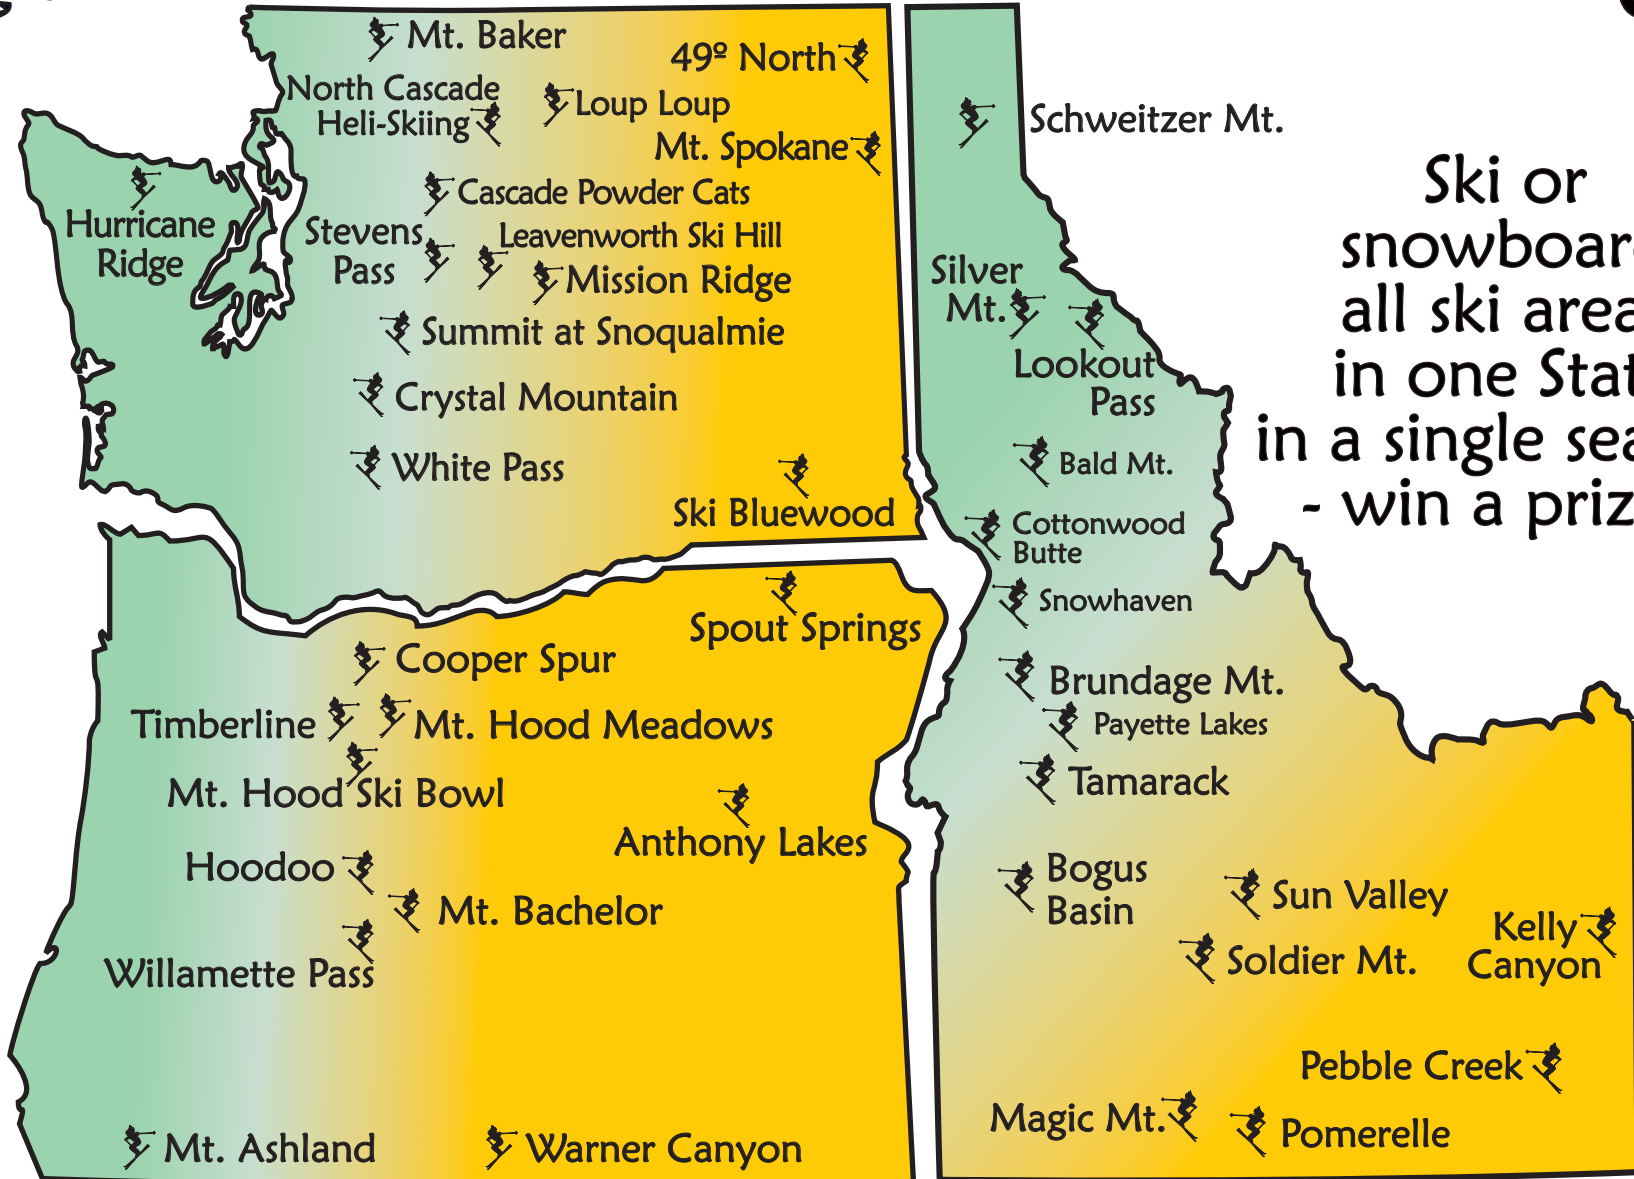

# Northwest Ski Challenge

Ski or  
snowboard  
all ski areas  
in one State  
in a single season  
- win a prize -

Entry Form and Rules are posted on the NWSCC website at [www.nwskiers.org](http://www.nwskiers.org)